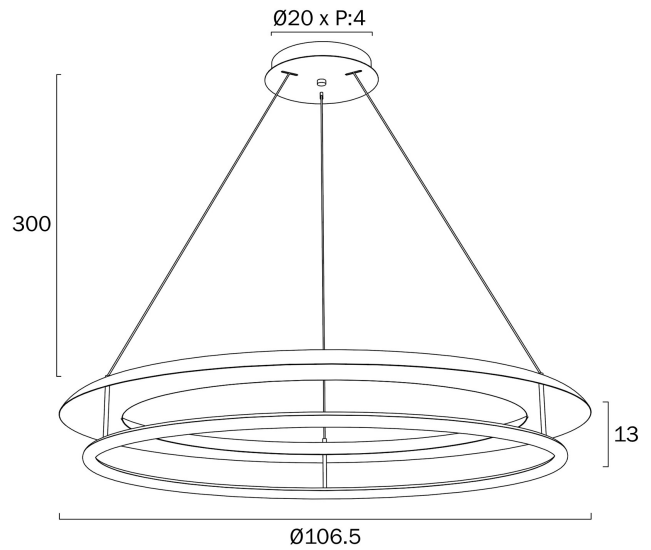

ARIVA 106CM PENDANT LIGHT

Note: Dimensions are only a guide and may vary due to manufacturing variations.

LIGHT SOURCE

Voltage Input

240V

Total Wattage (max)

26

Globe Type

LED integrated SMD

Globe / Light Source qty

1

Globe / Light Source included

Yes

Color Kelvin

3 CCT (3000k - 4000k - 5000k)

Color Temperature

9329501083512

WARRANTY

Replacement Warranty

*3 Years

PRODUCT DIMENSIONS

Fixture Weight (Kg)

3.7

Fixture Diameter (cm)