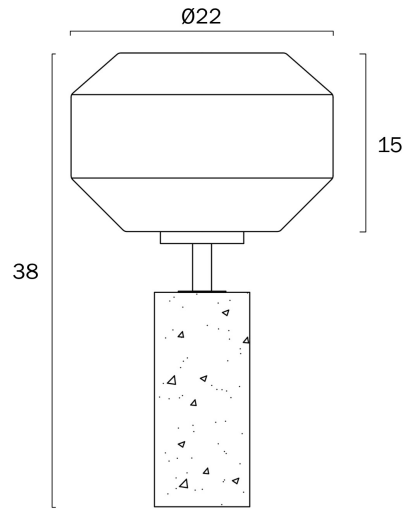

DEANA TABLE LAMP

Note: Dimensions are only a guide and may vary due to manufacturing variations.

LIGHT SOURCE

Voltage Input

240V

Total Wattage (max)

25

Globe Type

E27

Globe / Light Source qty

1

Globe / Light Source included

No

Dimmable

Globe Dependant

SPECIFICATIONS

COLOUR AND MATERIAL

Fixture Material

Travertine, Iron, Glass

Glass Color

Opal Matt

PRODUCT DIMENSIONS

Fixture Weight (Kg)

3.27

Fixture Height (cm)

38

Fixture Diameter (cm)

22

Cable Length (cm)

180 (30+Inline Switch+150)

WARRANTY

Replacement Warranty