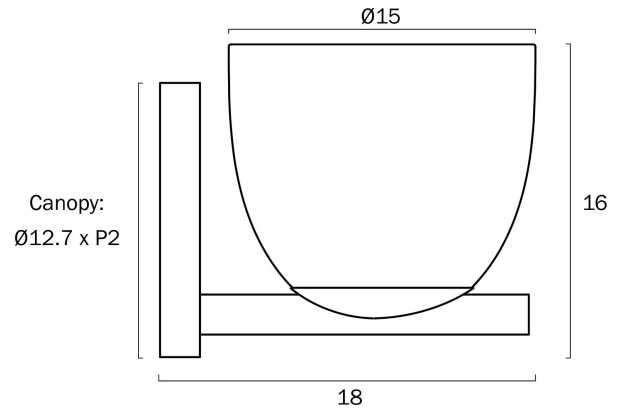

RADAM SINGLE WALL LIGHT

Note: Dimensions are only a guide and may vary due to manufacturing variations.

LIGHT SOURCE

Voltage Input

240V

Total Wattage (max)

25

Globe Type

Height Adjustable?

No

COLOUR AND MATERIAL

Fixture Material

Iron, Glass

PRODUCT DIMENSIONS

Fixture Weight (Kg)

0.7