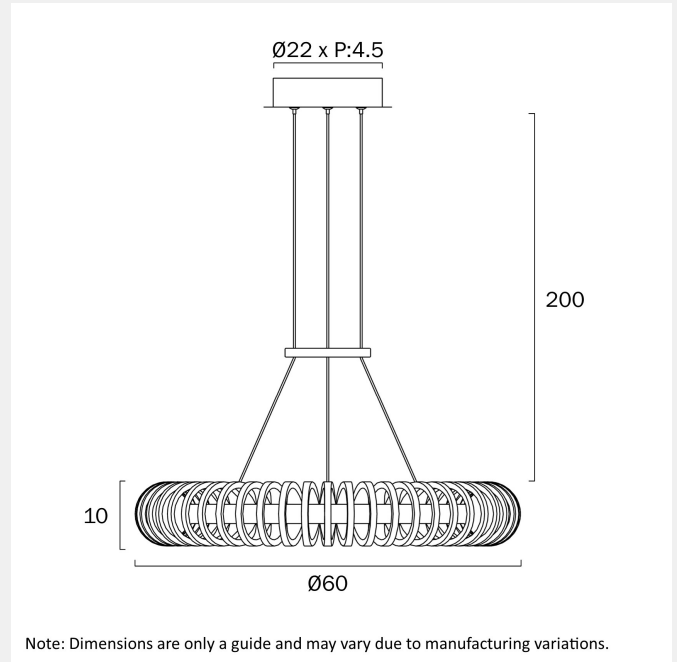

ROMAY 60CM PENDANT LIGHT SMALL

LIGHT SOURCE

Voltage Input

240V

Total Wattage (max)

40

Wattage

0

Globe Type

LED integrated SMD

Globe / Light Source qty

0

Globe / Light Source included

Yes

Color Kelvin

3 CCT (3000k - 4000k - 5000k)

WARRANTY

Replacement Warranty

*3 Years

PRODUCT DIMENSIONS

Fixture Weight (Kg)

3.6

Fixture Diameter (cm)

60