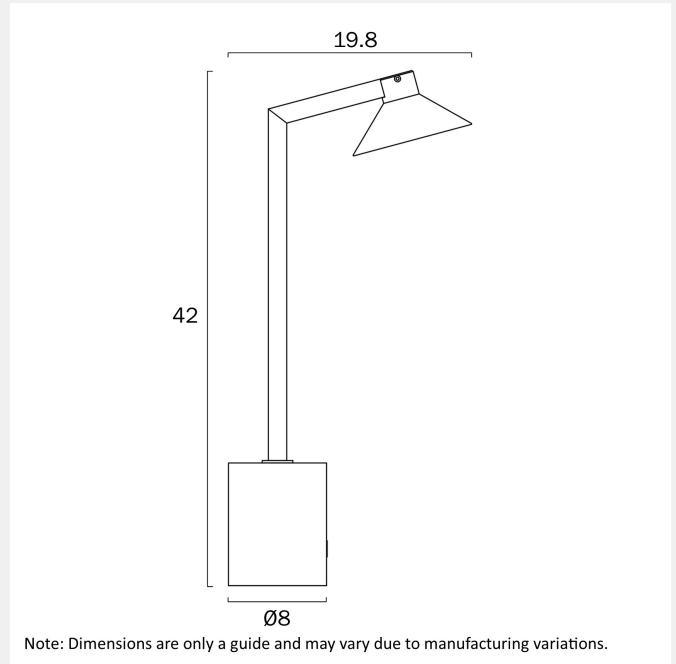

SATROM LED TABLE LAMP

LIGHT SOURCE

Voltage Input

0

Total Wattage (max)

6

Wattage

0

Globe Type

LED integrated SMD

Globe / Light Source qty

0

Globe / Light Source included

Yes

Color Kelvin

3000k

Color Temperature

Warm White

Dimmable

Touch

CRI (Color Rendering Index)

0

Lumens

420

SPECIFICATIONS

Lead and Plug

Yes

USB Port

0

Switch

Touch

IP rating

IP20

Battery Capacity (mA)

0

Height Adjustable?

0

Beam Angle (degree)

0

Electrical Protection

CLASS III - LOW VOLTAGE, <54v

Current Output (mA)

0