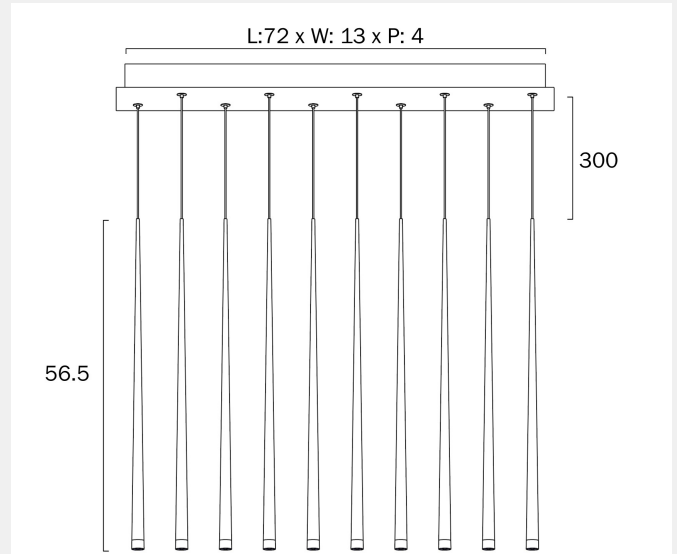

TRINA 10 LIGHT BAR PENDANT

Note: Dimensions are only a guide and may vary due to manufacturing variations.

LIGHT SOURCE

Voltage Input

240V

Total Wattage (max)

22

Wattage

0

Globe Type

LED integrated SMD

Globe / Light Source qty

10

Globe / Light Source included

Yes

Color Kelvin

Fixture Weight (Kg)

3.4

Fixture Diameter (cm)

Fixture Height (cm)

56.5

Fixture Length (cm)

Fixture Width (cm)

Suspension Length (cm)