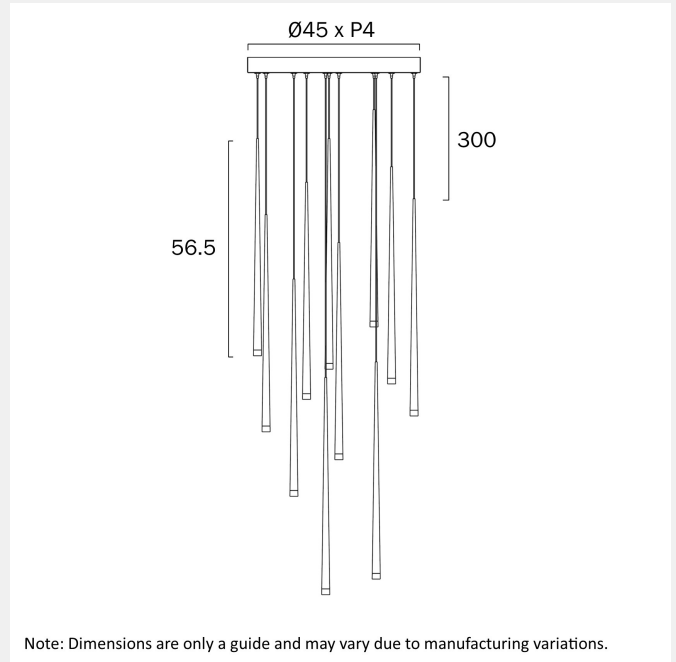

TRINA 12 LIGHT PENDANT

LIGHT SOURCE

Voltage Input

240V

Total Wattage (max)

26

Wattage

0

Globe Type

LED integrated SMD

Globe / Light Source qty

12

Globe / Light Source included

Yes

Color Kelvin

3000k

Color Temperature

Warm White

Dimmable

No

Lumens

1320

CRI (Color Rendering Index)

>83

Surge Protection (Yes/No)

0

SPECIFICATIONS

Lead and Plug

0

IP rating

IP20

Suspension Type

0

Height Adjustable?

Yes

Raked Ceiling Compatible

0

Mounting

0

Electrical Protection

CLASS I - HIGH VOLTAGE, EARTH REQUIRED

Beam Angle (degree)

0