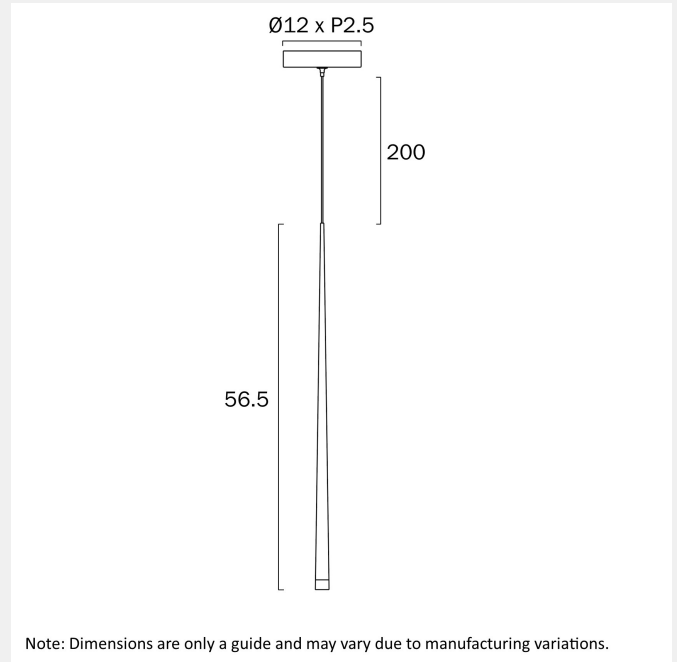

TRINA 1 PENDANT LIGHT

LIGHT SOURCE

Voltage Input

240V

Total Wattage (max)

3

Wattage

0

0.33

Fixture Diameter (cm)

Fixture Height (cm)

56.5

Fixture Length (cm)

Fixture Width (cm)

Suspension Length (cm)

200